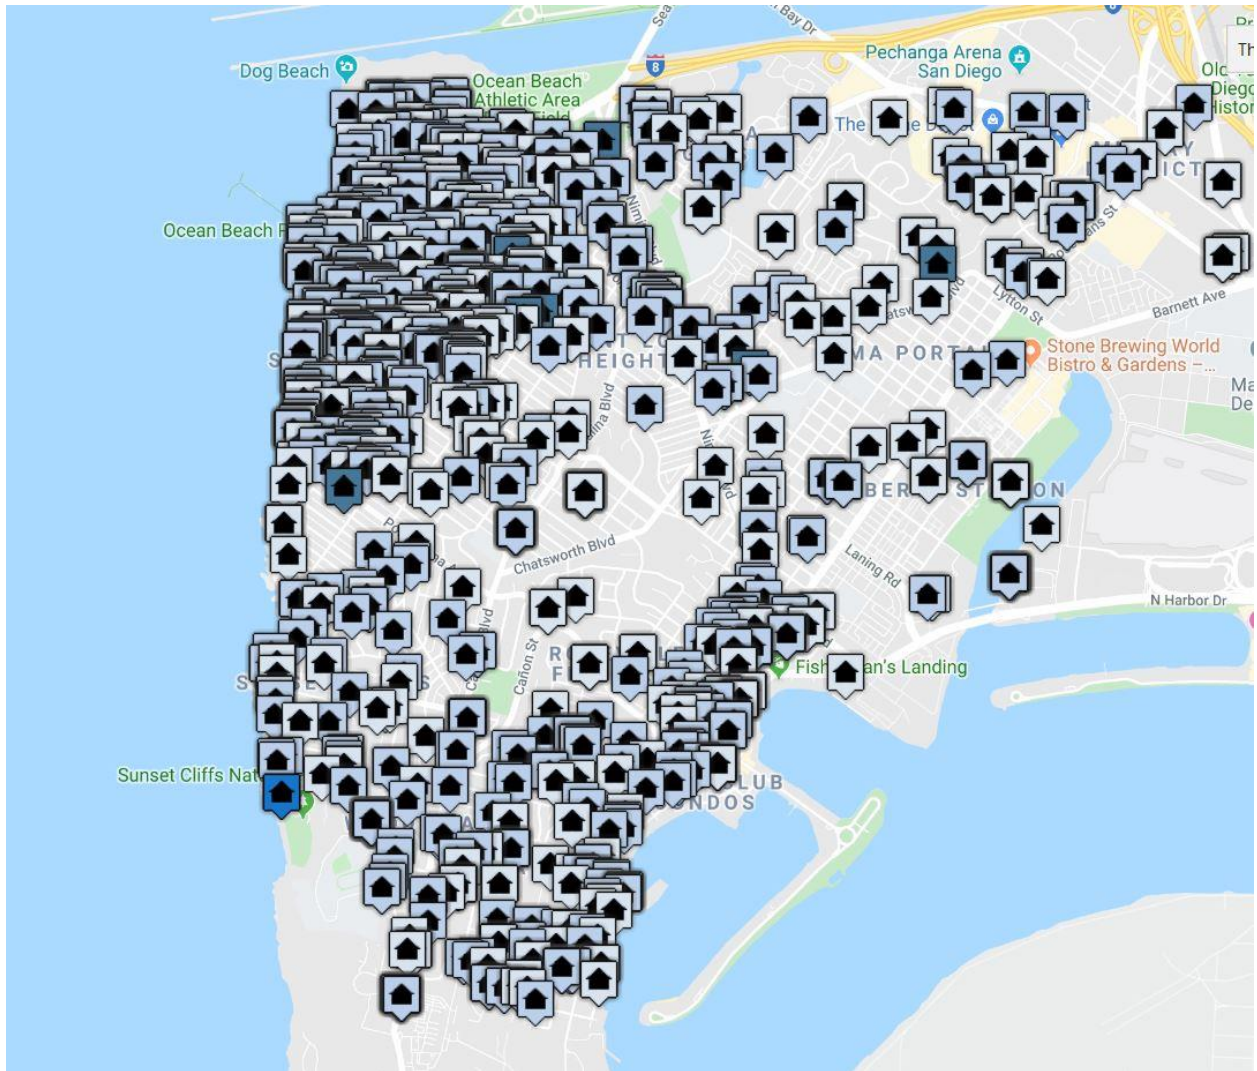

OPEN DSD ACCESS MAP TO DISCRETIONARY PROJECTS

Map of discretionary projects processed by the Development Services Department, and for which information is available on the site opensds.sandiego.gov/